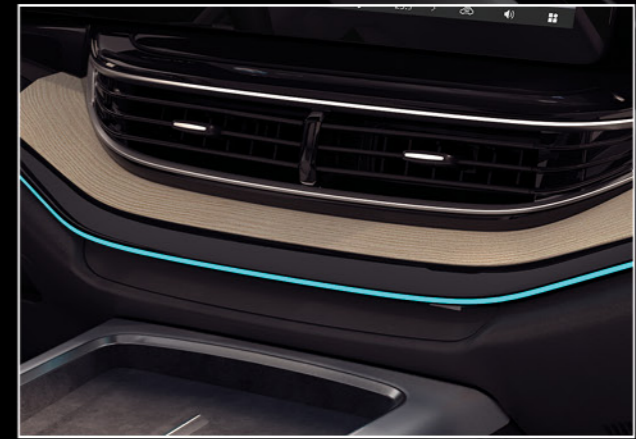

The Chery EQ7 stands out with its striking exterior, designed to capture attention from all angles. The bold, modern design is highlighted by 19-inch alloy wheels and advanced LED headlights, offering exceptional brightness for a smooth ride.

INTERIOR

Steering Wheel – Heating Function

Dual 12.3" Display Screen

Power Driver Seat

Inside Cabin Ambient Light

Experience unparalleled comfort with the Chery EQ7. Equipped with a dual split screen, a driver-powered seat, and a heated steering wheel.

TECHNOLOGY & CONVENIENCE

Experience cutting-edge technology and convenience with the Chery EQ7. It features drive mode selection, a wireless charger, a 12.3 inch infotainment screen, and a panoramic sunroof, offering a seamless and luxurious driving experience.