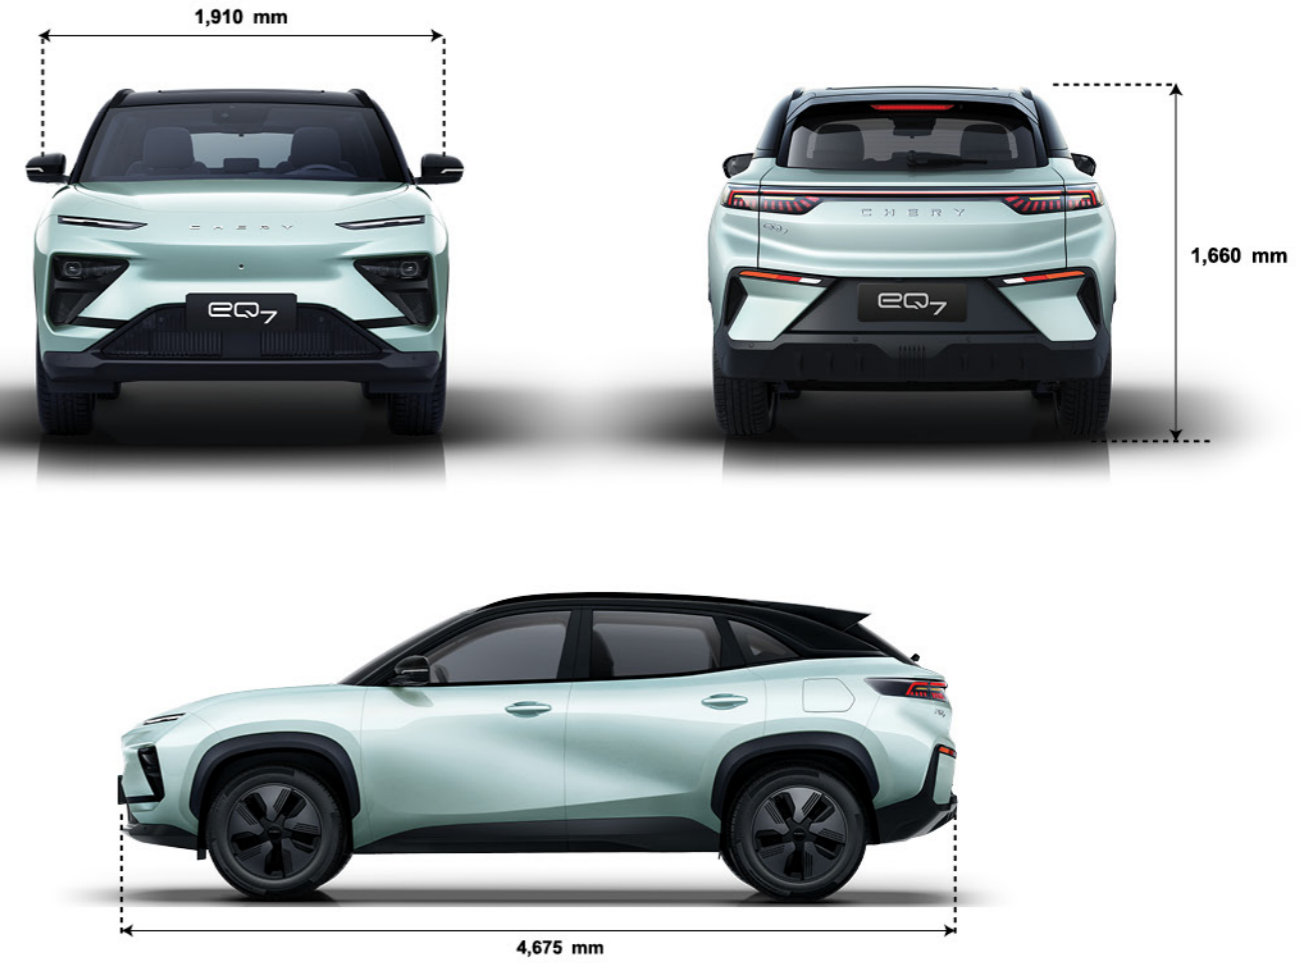

Brand	CHERY	الماركة
Model	eQ7	الموديل
Trim	Luxury	الفئة
Drivetrain	RWD	نوع الحرك
Dimensions		الابعاد الخارجية
Length (mm)	4,675	الطول الكلي (مم)
Width (mm)	1,910	العرض الكلي (مم)
Height (mm)	1,660	الارتفاع الكلي (مم)
Wheel Base (mm)	2,830	قاعدة العجلات (مم)
Ground Clearance (mm)	166	الارتفاع عن الارض (مم)
Curb Weight (kg)	1,850	وزن السيارة فارغة (كم)
Trunk Capacity (L)	386-1250	السعة التخزينية لصندوق الامتعة (لتر)
Suspension & Steering		نظام التعليق و التوجيه
Front Suspension Type	McPherson	نظام التعليق الامامي
Rear Suspension Type	Multi-link Independent	نظام التعليق الخلفي
Drivetrain		المحرك الكهربائي
Engine		نوع المحرك
Type	Permanent Magnet Synchronous	أقصى قوة للمحرك الخلفي (KW)
Rear Power (kW)	155	أقصى قوة للمحرك الخلفي (HP)
Rear Power (HP)	211	أقصى عزم للمحرك الخلفي (NM)
Rear Torque (NM)	285	
Battery		البطارية
Type	Lithium Ion	نوع البطارية
Capacity (kWh)	65.525	حجم البطارية
Max Power (kw)	155	أقصى قوة (KW)
Max Torque (nm)	285	أقصى عزم (NM)
Performance		الاداء
Max Speed (km/h)	180	أقصى سرعة (Km/hr)
Acceleration 0 To 100 (Sec.)	8	التسارع (0 - 100)
Driving Range (km)	512	نطاق للقيادة (km)
Charging Time (Avg.)		مدة الشحن
Fast Charge Time (h)	0.5 (30% - 80%)	وقت الشحن السريع (h)
Slow Charge Time (h)	8 (30% - 80%)	وقت الشحن البطيء (h)
Safety		مواصفات الأمان
Driver Airbag	S	وسائد هوائية للسائق
Passenger Airbag	S	وسائد هوائية للركاب الامامي
Front Side Airbags	S	وسائد هوائية جانبية
Curtain Airbags	S	ستائر هوائية جانبية
ABS (Anti-Lock Braking System)	S	مكابح مضادة للانغلاق
EBD (Electronic Brake Distribution)	S	توزيع قوة المكابح إلكترونياً
ESP (Electronic Stability Program)	S	نظام الاتزان الالكتروني
HAC (Hill Assist Control)	S	برنامج التوازن عند المرتفعات
HDC (Hill Descent Control)	S	برنامج التوازن عند المنحدرات
TPMS (Tire Pressure Monitoring System)	S	نظام مراقبة ضغط الإطارات
EPB (Electronic Parking Brake)	S	مكابح يد الكترونية
Auto Hold Function	S	تعليق تلقائي لمكابح اليد الالكترونية
ISOFIX Anchor Points	S	نقاط تثبيت كرسي الأطفال
Engine Immobilizer	S	خاصية مانع ادارة المحرك
Outside Mirrors with Heating Function	S	مراة خارجية بخاصية التدفئة
Front Parking Sensors	S	جهاز تحذير المسافة الامامية
Rear Parking Sensors	S	جهاز تحذير المسافة الخلفية
Rear Fog Lamp	S	مصباح ضباب خلفية
SVM (Surround View Monitor) - 360°	S	رؤية 360° لمحيط السيارة
BSD (Blind Spot Detection)	S	رؤية النقطة العمياء
LDW (Lane Departure Warning)	S	تحذير عند الخروج من المسار
LKA (Lane Keeping Assist)	S	المحافظة على الحارة المرورية
DOW (Door Opening Warning)	S	خاصية التحذير عند فتح الأبواب
FCW (Forward Collision Warning)	S	نظام التحذير من الاصطدام الامامي
RCW (Rear Collision Warning)	S	نظام التحذير من الاصطدام الخلفي
TJA (Traffic Jam Assistance)	S	نظام المساعدة على القيادة في الطرق المزدحمة
Interior		التجهيزات الداخلية
12.3" TFT-LCD Cluster Screen	S	شاشة 12.3" بوضعية للمعدادات
Auto Dual Zone A/C	S	تكييف هواء أوتوماتيك يتحكم تلقائي في درجات الحرارة
Leather Seats	S	فرش جلد للمقاعد الداخلية
Driver - Powered Seat	S	تعديل كرسي السائق كهربائياً
Driver - Memory Seat Function	S	خاصية الذاكرة بكرسي السائق
Driver Nap Mode Seat	S	مقعد استرخاء للسائق
Passenger - Powered Seat	S	تحكم كهربائي في كرسي الركاب الامامي
Front Seats - Heating Function	S	خاصية التدفئة للمقاعد الامامية
Ventilation for Front Seats	S	تبريد للمقاعد الامامية
Leather Steering Wheel	S	عجلة قيادة مغطاة بالجلد
Steering Wheel - Heating Function	S	سكالات بوحلة القيادة
Center Armrest With Cupholders	S	مسند يد أمامي مع حامل أكواب
Rear Folding Seats (60:40)	S	امكانية طي المقاعد الخلفية
Cargo Cover	S	شبكة تثبيت بصندوق الامتعة
Exterior		التجهيزات الخارجية
19" Alloy Wheels	235/55 R19	جنوط سبور مفاص 19
Folding Outside Mirrors	S	مرايات كهربائية الطي
Rear Spoiler	S	سويلر خلفي
Roof Rack	S	حامل سقف
Lighting Package		تجهيزات الإضاءة
Front Headlamps - LED	S	مصابيح أمامية بإضاءة LED
DRL (Daytime Running Lights) - LED	S	إضاءة أمامية خلال النهار LED
Rear Taillights - LED	S	فوانيس LED خلفية
Inside Cabin Ambient Lighting	S	إضاءة داخلية خافتة ملونة
Convenience		وسائل الراحة
DMS (Drive Mode Select)	S	اختيار نمط القيادة حسب نوعية الطرق
ACC (Adaptive Cruise Control)	S	تثبيت السرعة مع الحفاظ على المسافات المرورية
Keyless Entry	S	فتح وغلق السيارة بدون مفتاح
Intelligent Start/Stop Engine	S	نظام التشغيل الذكي
Auto Light Sensor	S	حساس اضاءة أوتوماتيك
Windshield Glass	S	زجاج حراري
Privacy Glass	S	زجاج فاميه خلفي
Power Opening Tailgate	S	فتح صندوق الامتعة كهربائياً
Panoramic Sunroof	S	فتحة سقف بانوراميه
Entertainment		الانظمة الترفيهية
12.3" Infotainment Screen	S	شاشة 12.3" بوضعية للمعدادات
Wireless Charger	S	شاحن هوائي للهاتف الجوال
USB Port (x4)	S	مدخل USB
Multifunction Steering Wheel	S	عجلة قيادة متعددة المهام
Bluetooth Connectivity	S	نظام Bluetooth للهاتف
8 Speakers	S	8 سماعات