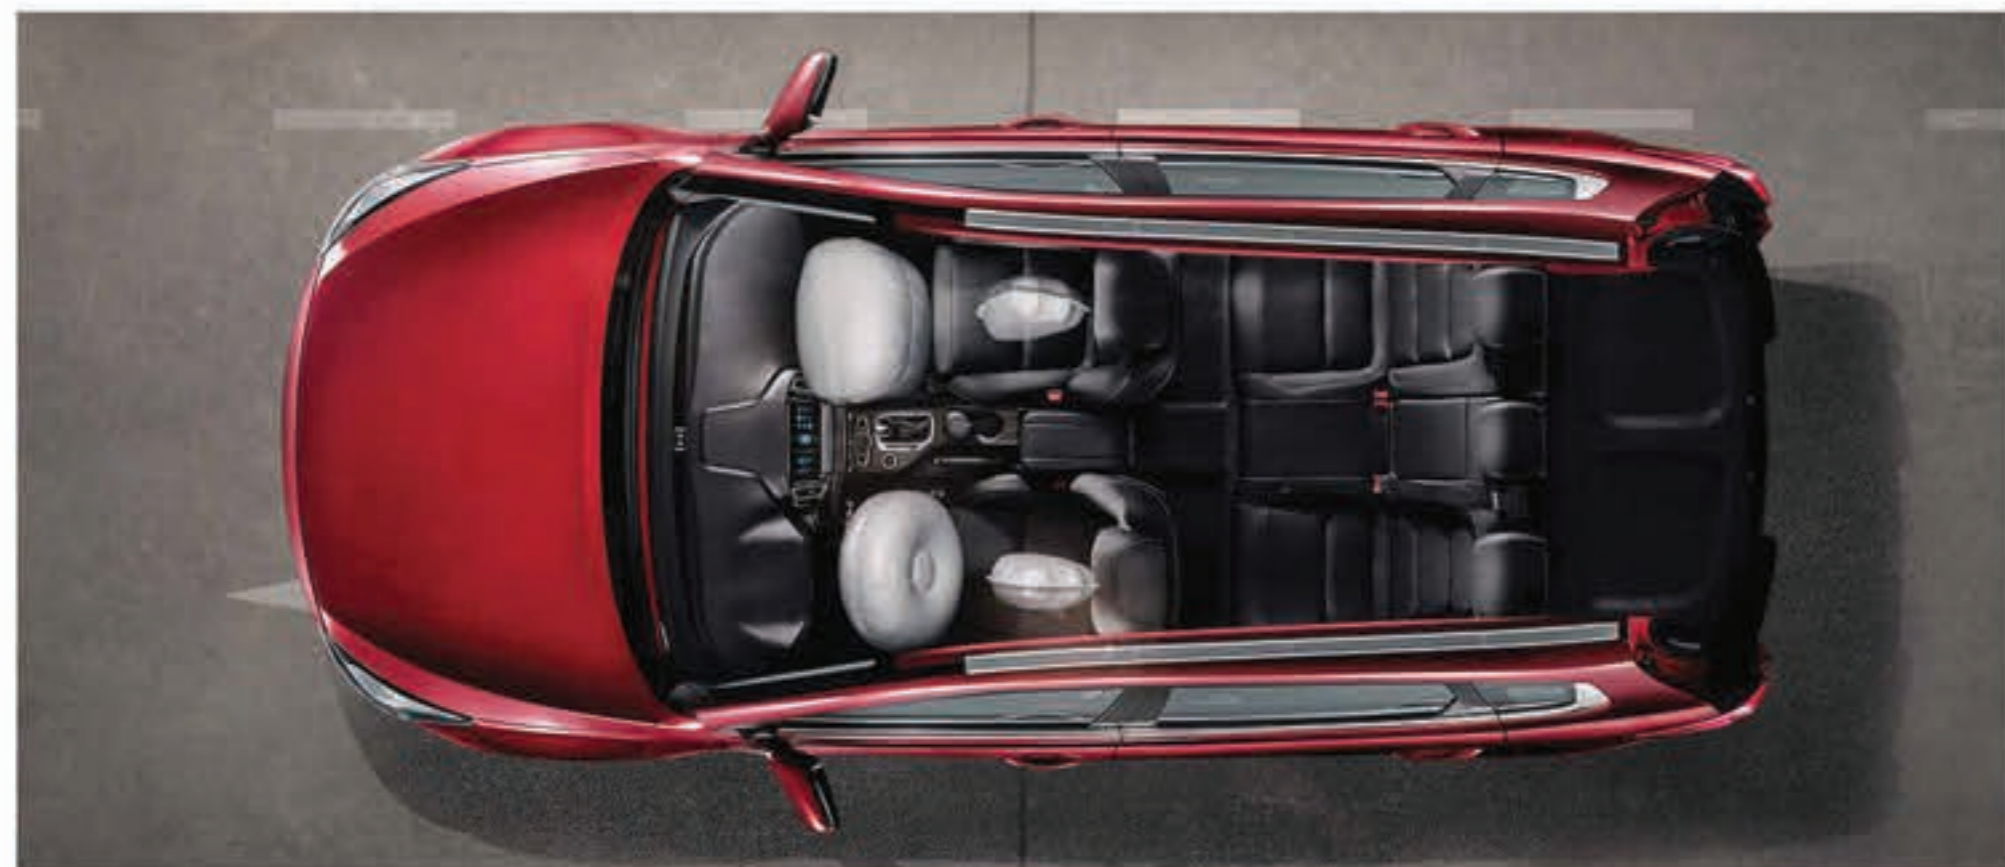

A WHOLE NEW EXPERIENCE

The size of the sunroof allows you to never miss a moment and enjoy the road and your surroundings. The well-wrapped seats are filled with layers of soft foam fillings providing excellent support for the passengers and driver.

Remote Engine Start | Stop

Electric Air Conditioner

9" Center Screen
Smart Phone Connectivity

Leather Steering Wheel

Transmission 6SP DCT

4.8" TFT Cluster Screen

CHECK OUT TIGGO 7 COLORS

BLUE

WHITE

BLACK

GREY

DARK GREY

BROWN

FEEL SAFE...FEEL GOOD

The **TIGGO 7** has all the features needed to ensure the safety of the passengers. Equipped with 4-Airbags for maximum protection on the road. rear view camera allows you to have real-time control of the surroundings, minimizing the blind zone. The ABS, EBD and ASR will keep the driver and the family safe on the road.