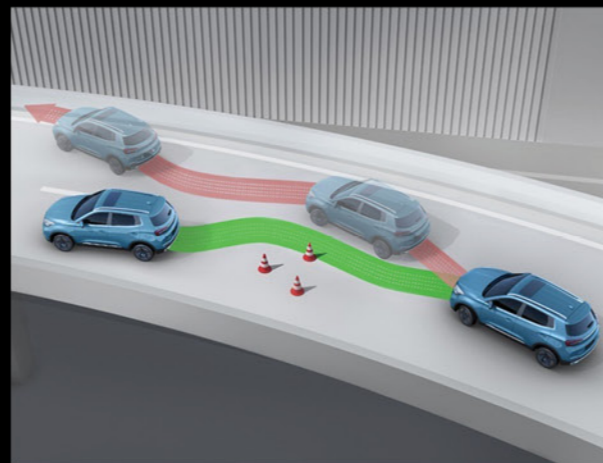

ABS, ESP, HHC